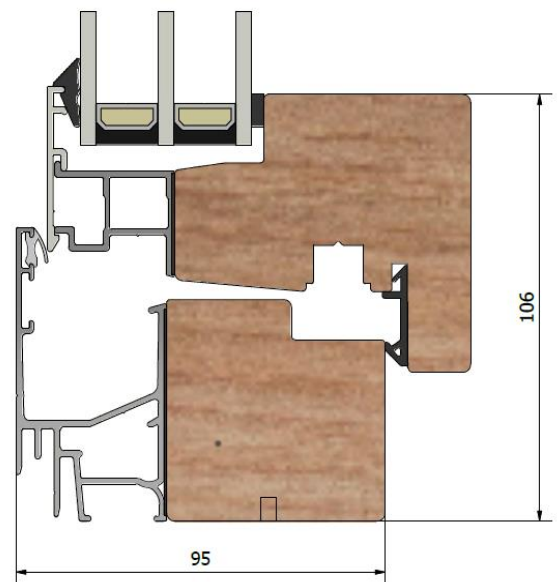

Stil LIF953

Inward opening window tripple glazed

Product Facts

Weep hole

Frame depth (mm)	95
Sound reduction Rw (dB)	35 - 45
U-value (W/m ² K)	1,0 - 1,3
Surface finish	Optional RAL or NCS
Weep holes	Hidden or visible
Opening	Inward
Hinges	Bolt-hinges

Install the windowsill in the innermost track